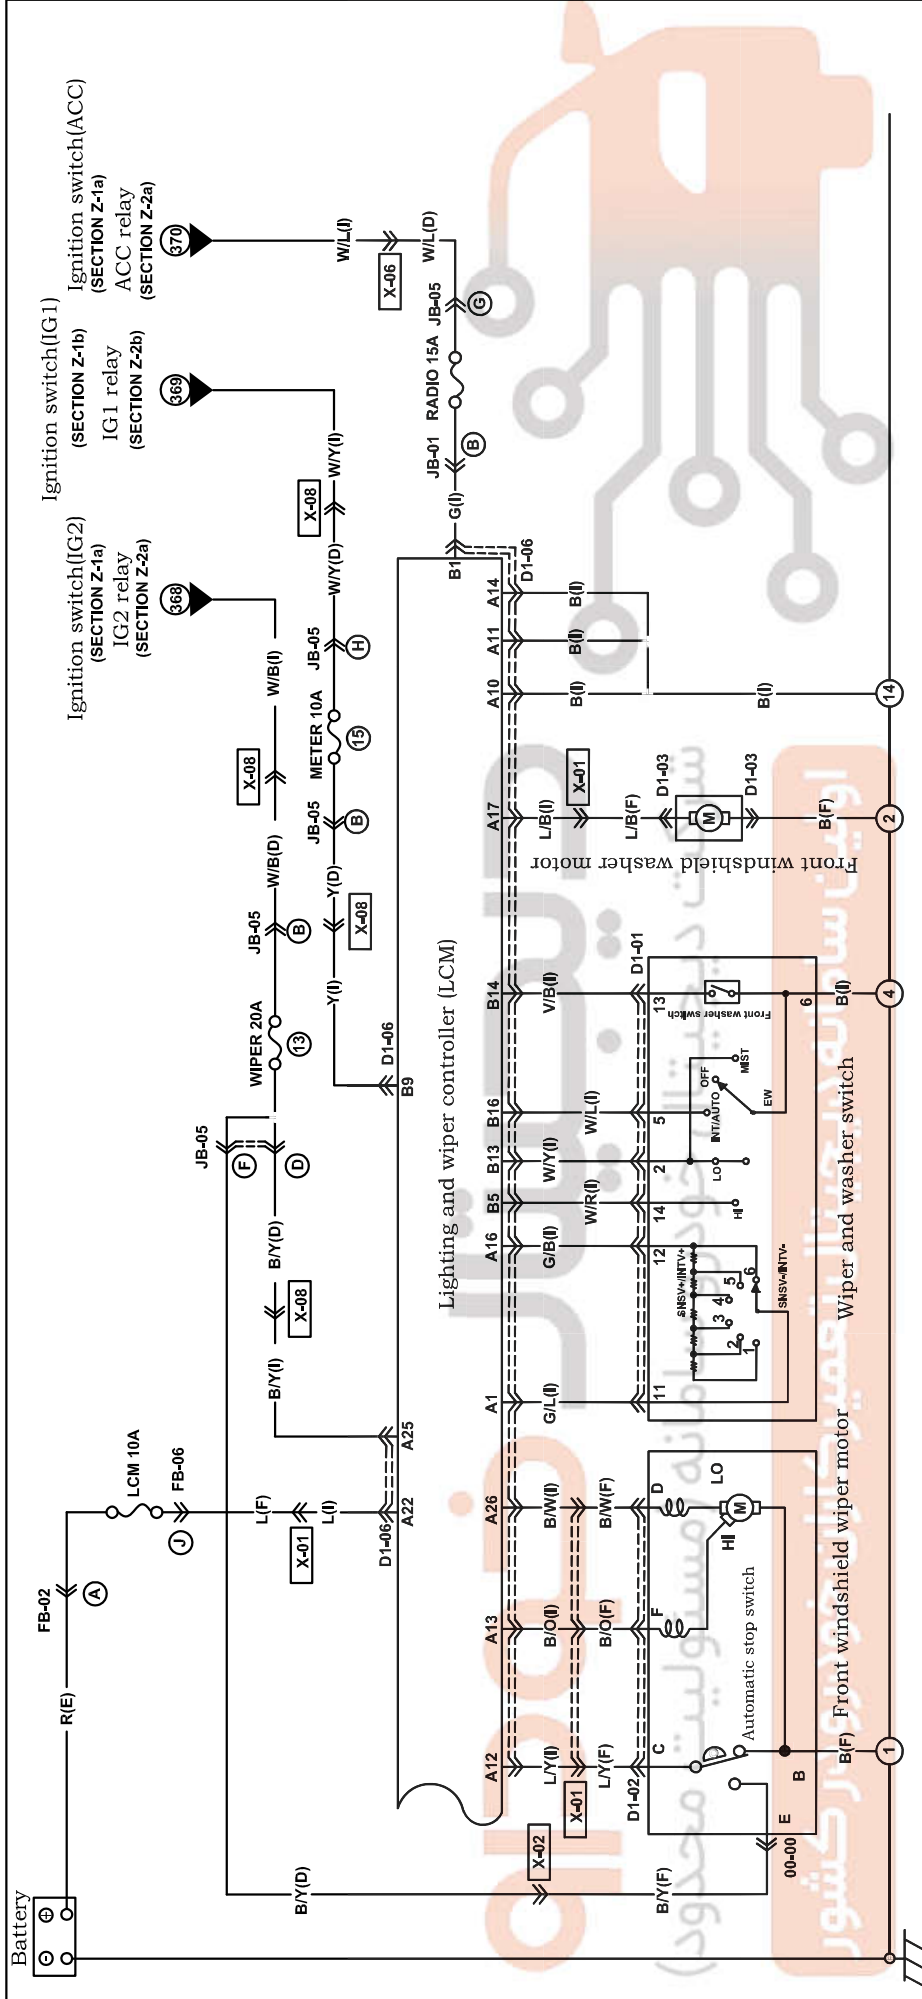

D-1a

Windshield wiper and washer

<p>D1-01 Windshield wiper and washer switch (I)</p>	<p>D1-02 Front windshield wiper motor (F)</p>	<p>D1-03 Front windshield washer motor (F)</p>	<p>D1-06 Lighting and wiper controller (I)</p>
--	--	---	---