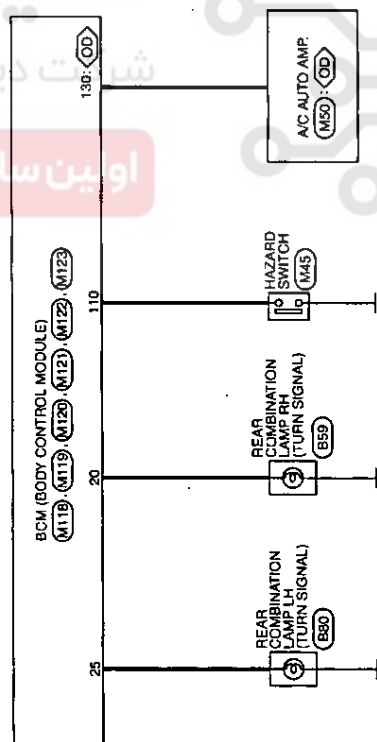

BCM (BODY CONTROL MODULE)

< ECU DIAGNOSIS >

OD: Without BOSE system or base audio and display system

دیجیتال خودرو
شماره دیجیتال خودرو سامانه (مسئولیت محدود)
اوین سامانه دیجیتال تعمیرکاران خودرو در ایران

JCMWM2484G