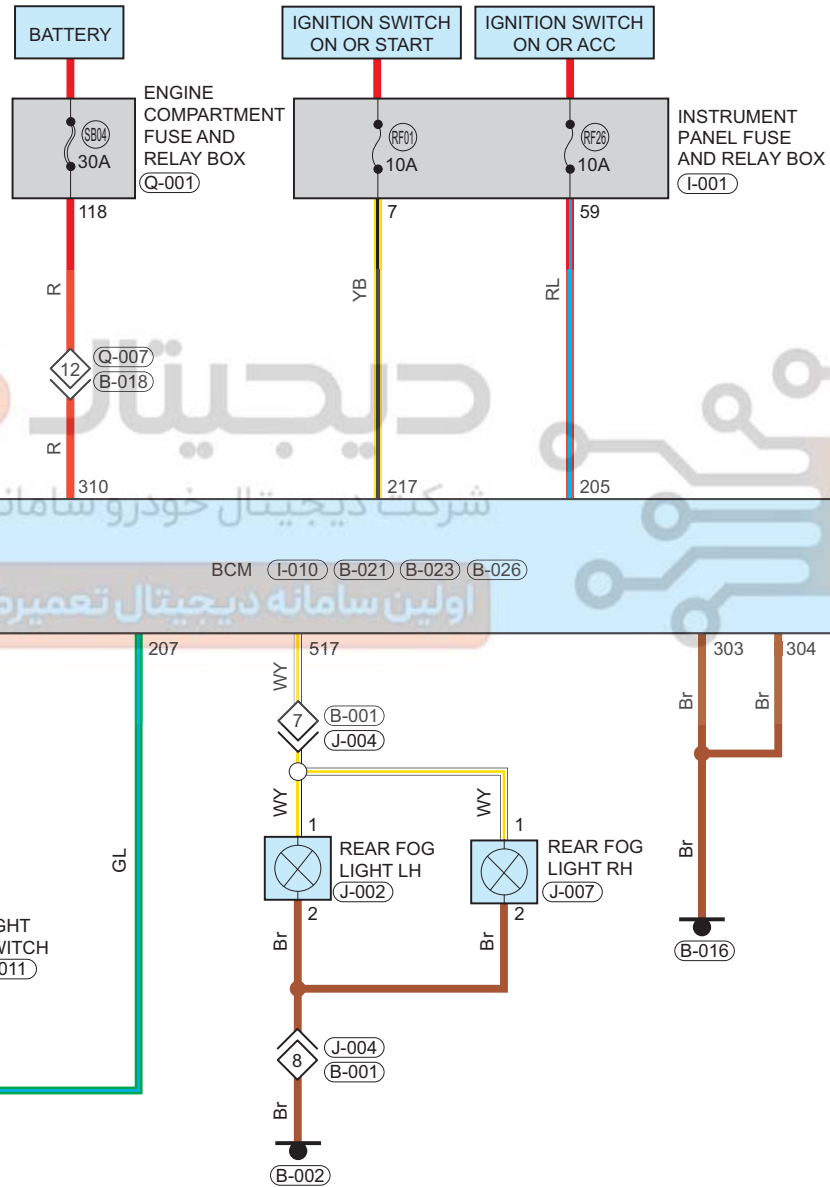

Rear Fog Light

Circuit Diagram (Page 1 of 1)

09

LIE007001