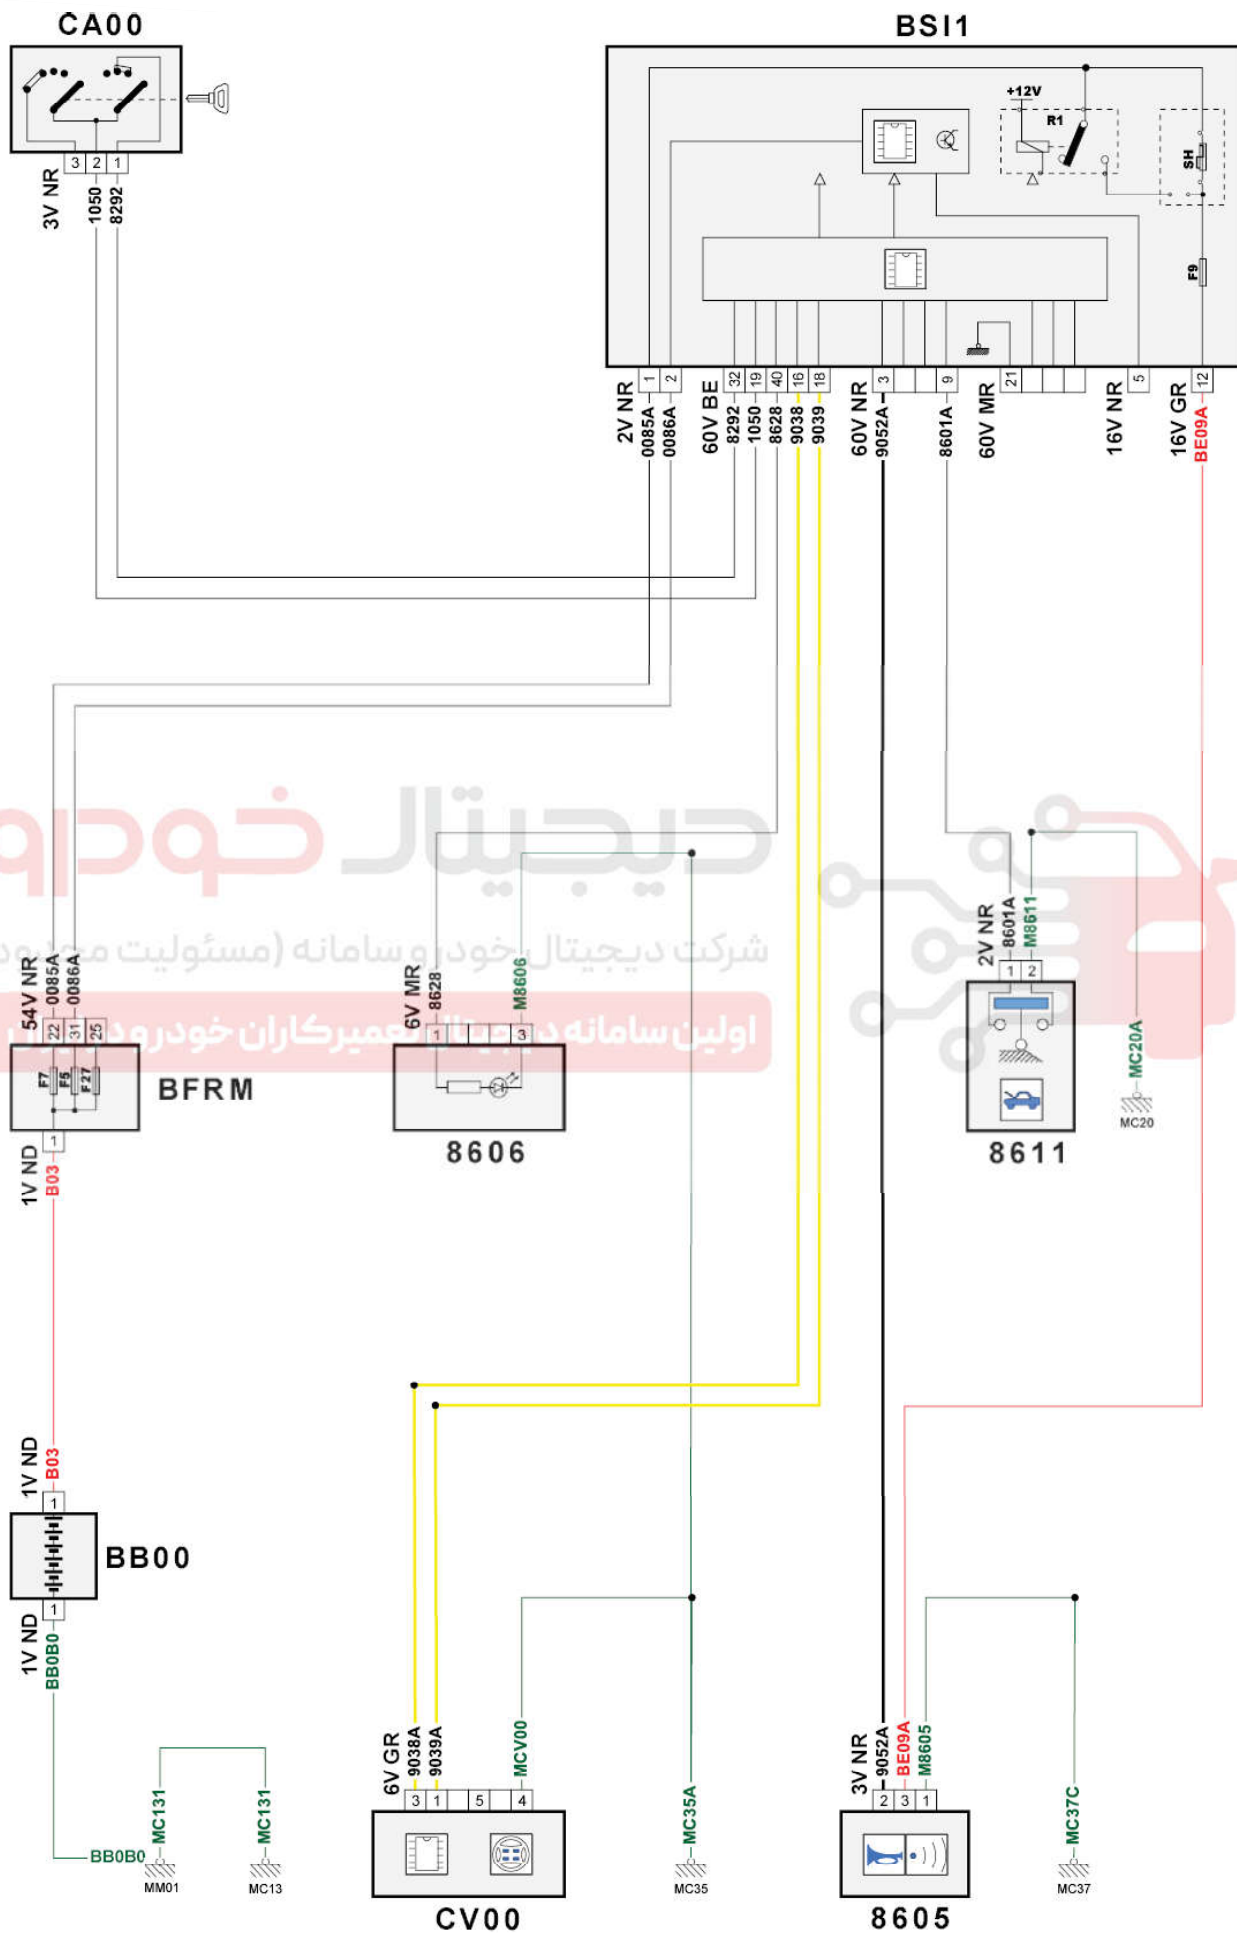

Alarm

دیجیتال خودرو
شرکت دیجیتال خودرو سامانه (مسئولیت محدود)
اولین سامانه در زمینه تعمیرکاران خودرو