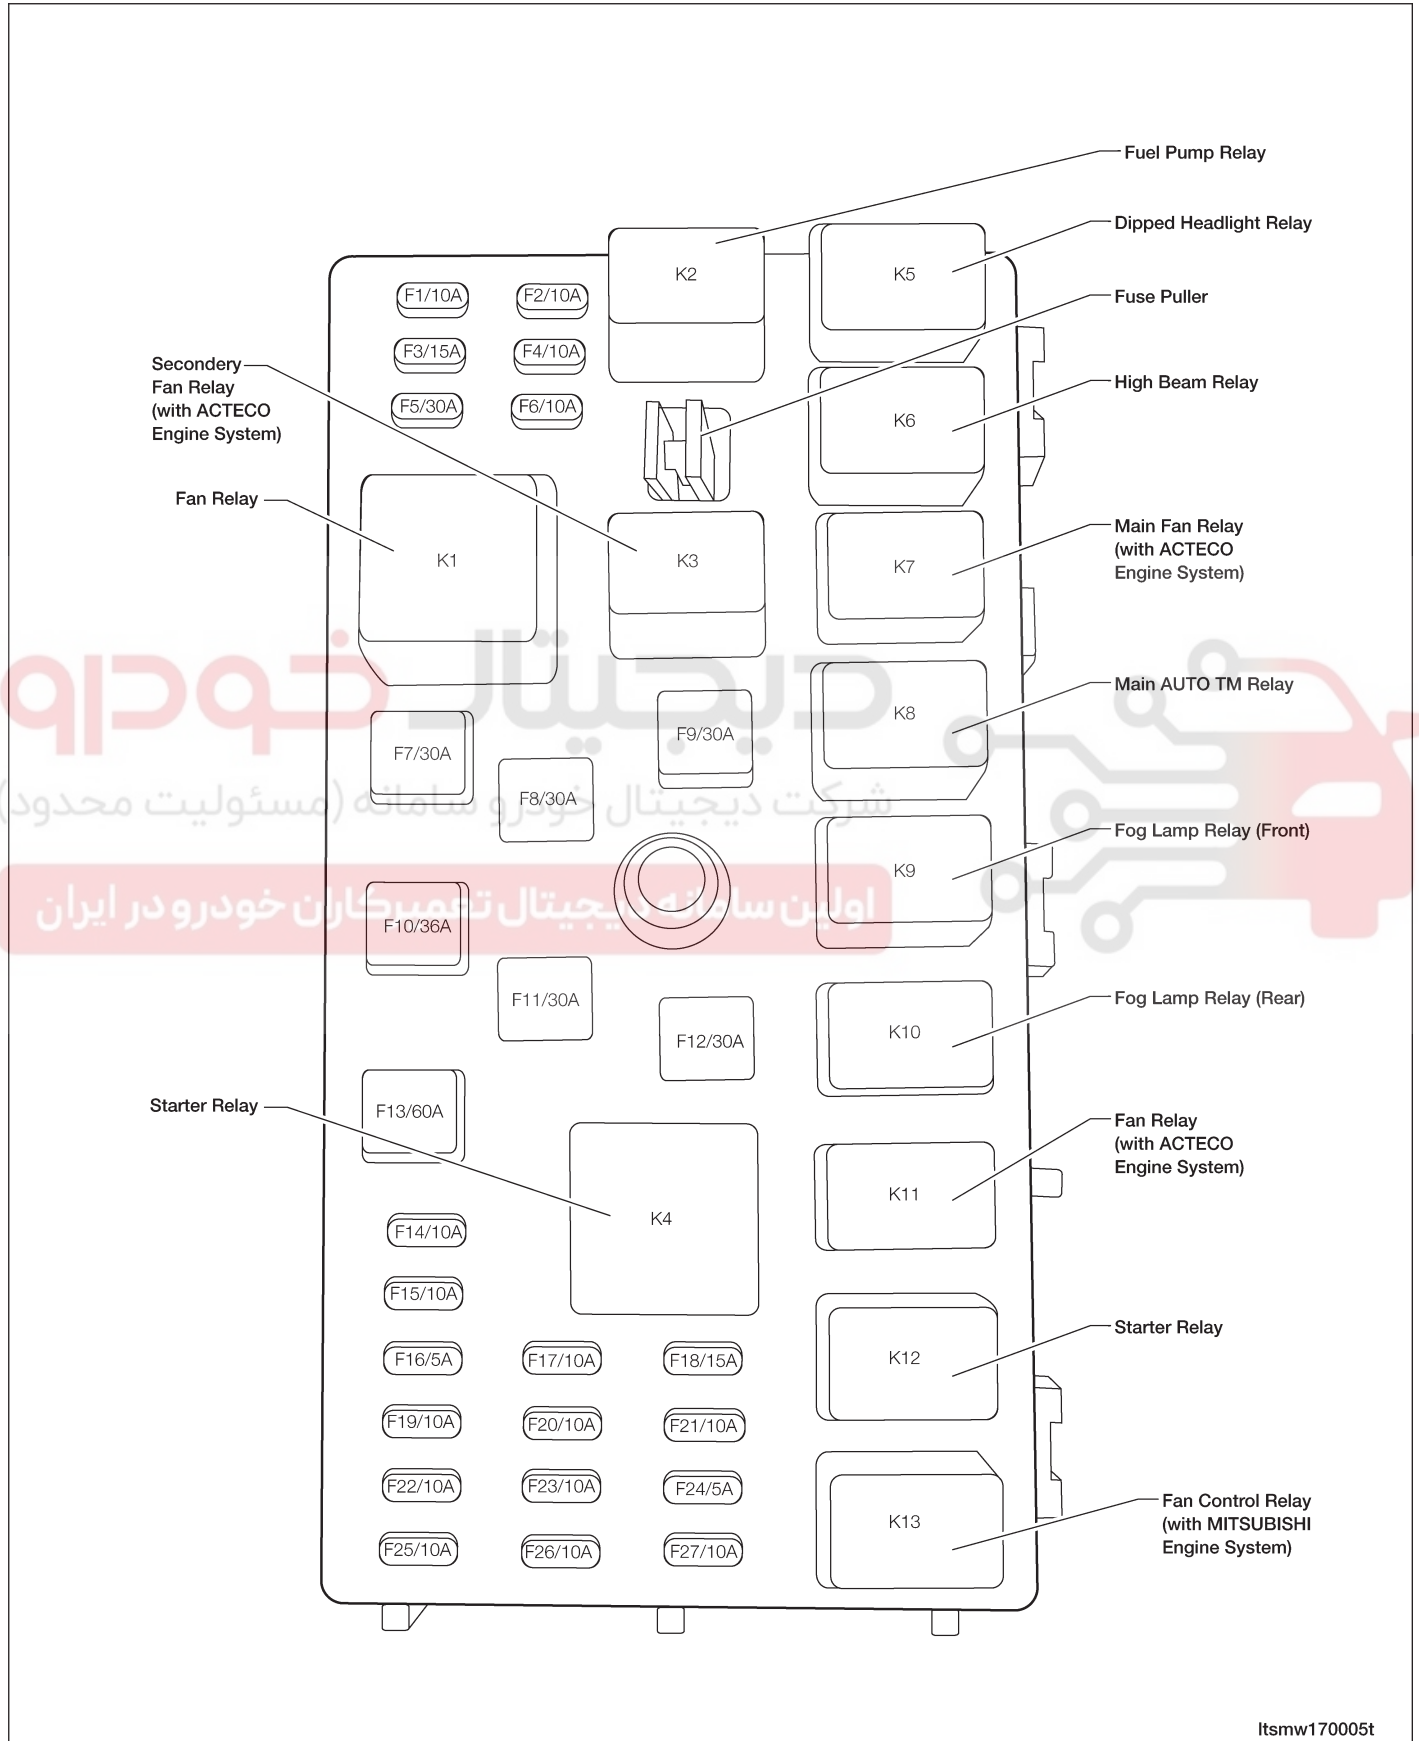

GENERAL INFORMATION

Overview

Front Fuse And Relay Box

Itsmw170005t