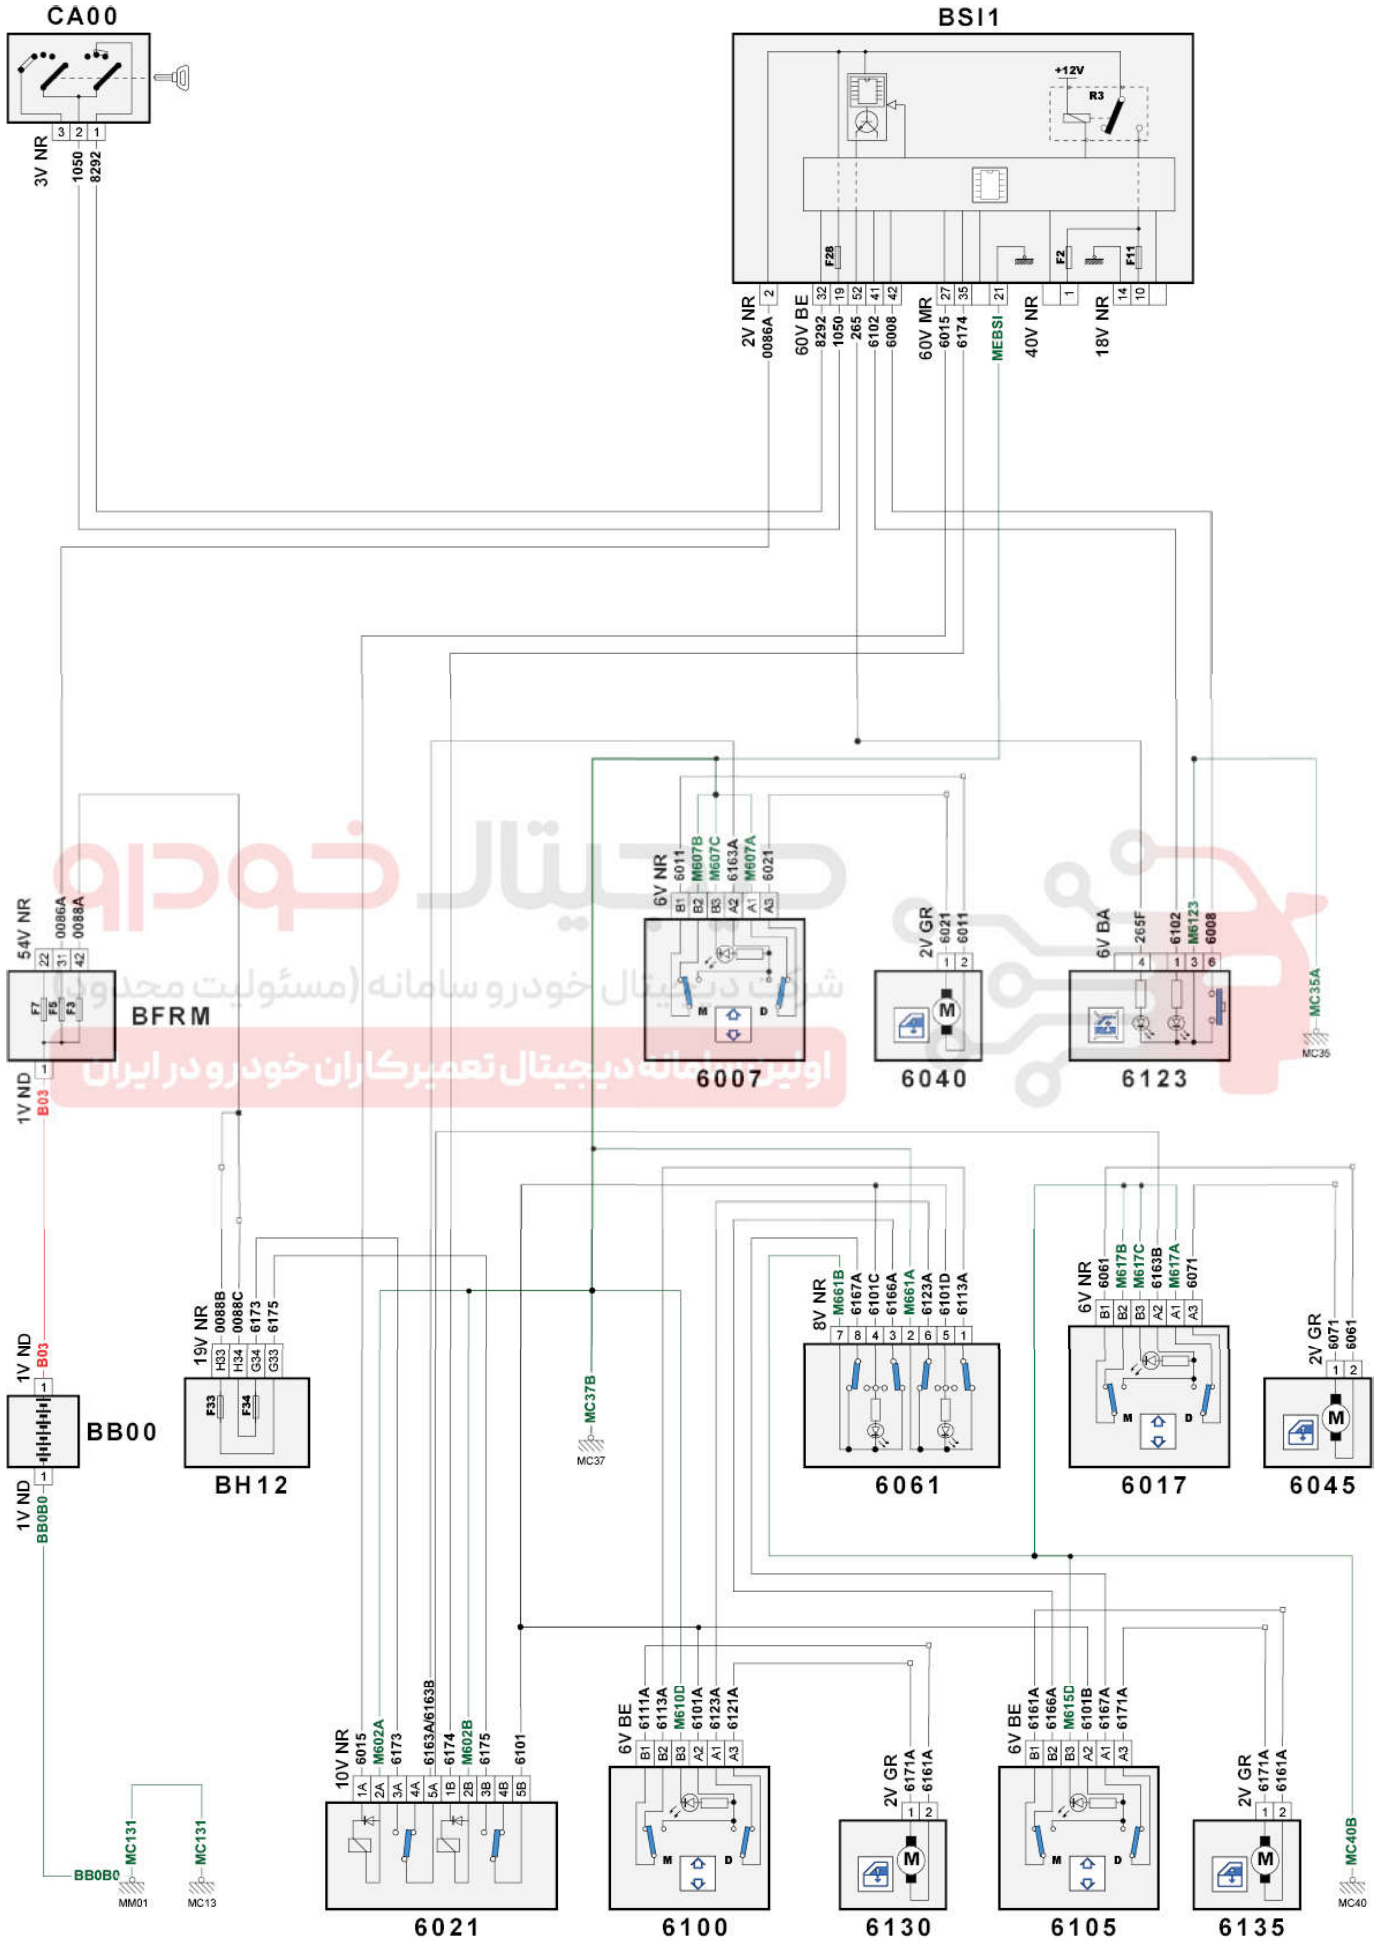

Electric Window

D3CZHJHR

Electric Window

item code	description	information
6007	null	driver 's electric window switch, driver 's side
6017	null	front passenger's electric window switch /
6021	null	electric windows relay
6040	null	driver's electric window motor
6045	null	front passenger door electric window reduction motor
6061	null	double module electric window control
6100	null	left rear electric window switch
6105	null	right rear electric window switch
6123	null	Rear window neutralisation command
6130	null	rear left door electric window reduction motor
6135	null	rear right door electric window reduction motor
BB00	null	ancillaries battery
BFRM	null	engine fuse and relay box
BH12	null	passenger compartment fuse box /, 12 fuses
BSI1	null	built-in systems interface
CA00	null	ignition switch
E265A	null	crimp one information (or equipotential 265A) wire
E611	null	crimp one information (or equipotential 611) wire
EB88A	null	splice of a "battery +" protected by fuse no. 88A
EM35A	null	crimp earth (earth point number 35A)
EM37A	null	crimp earth (earth point number 37A)
EM37B	null	crimp earth (earth point number 37B)
EM40B	null	crimp earth (earth point number 40B)
MC13	null	body earth point number 13
MC35	null	body earth point number 35
MC37A	null	body earth point number 37A
MC40A	null	body earth point number 40
MM01	null	engine earth point number 01