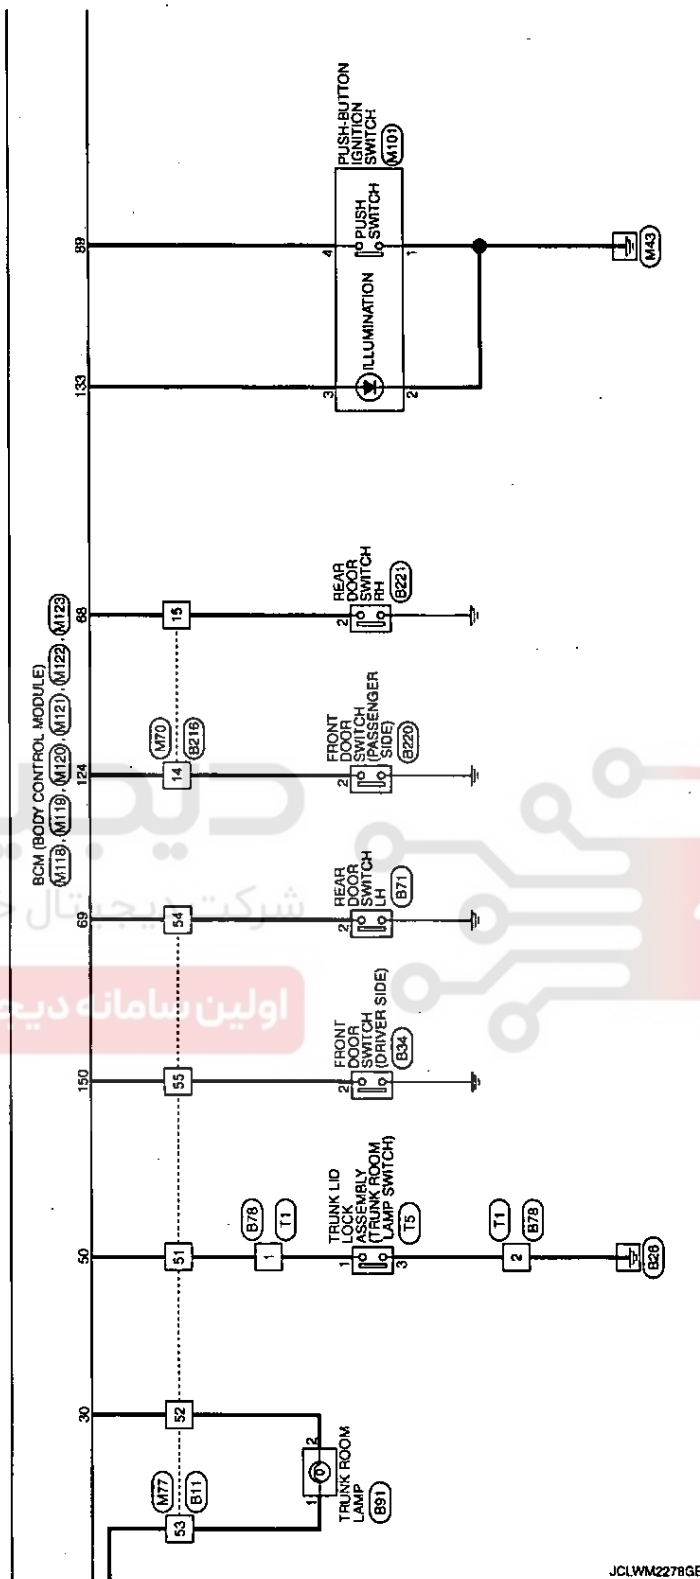

INTERIOR ROOM LAMP CONTROL SYSTEM

< COMPONENT DIAGNOSIS >