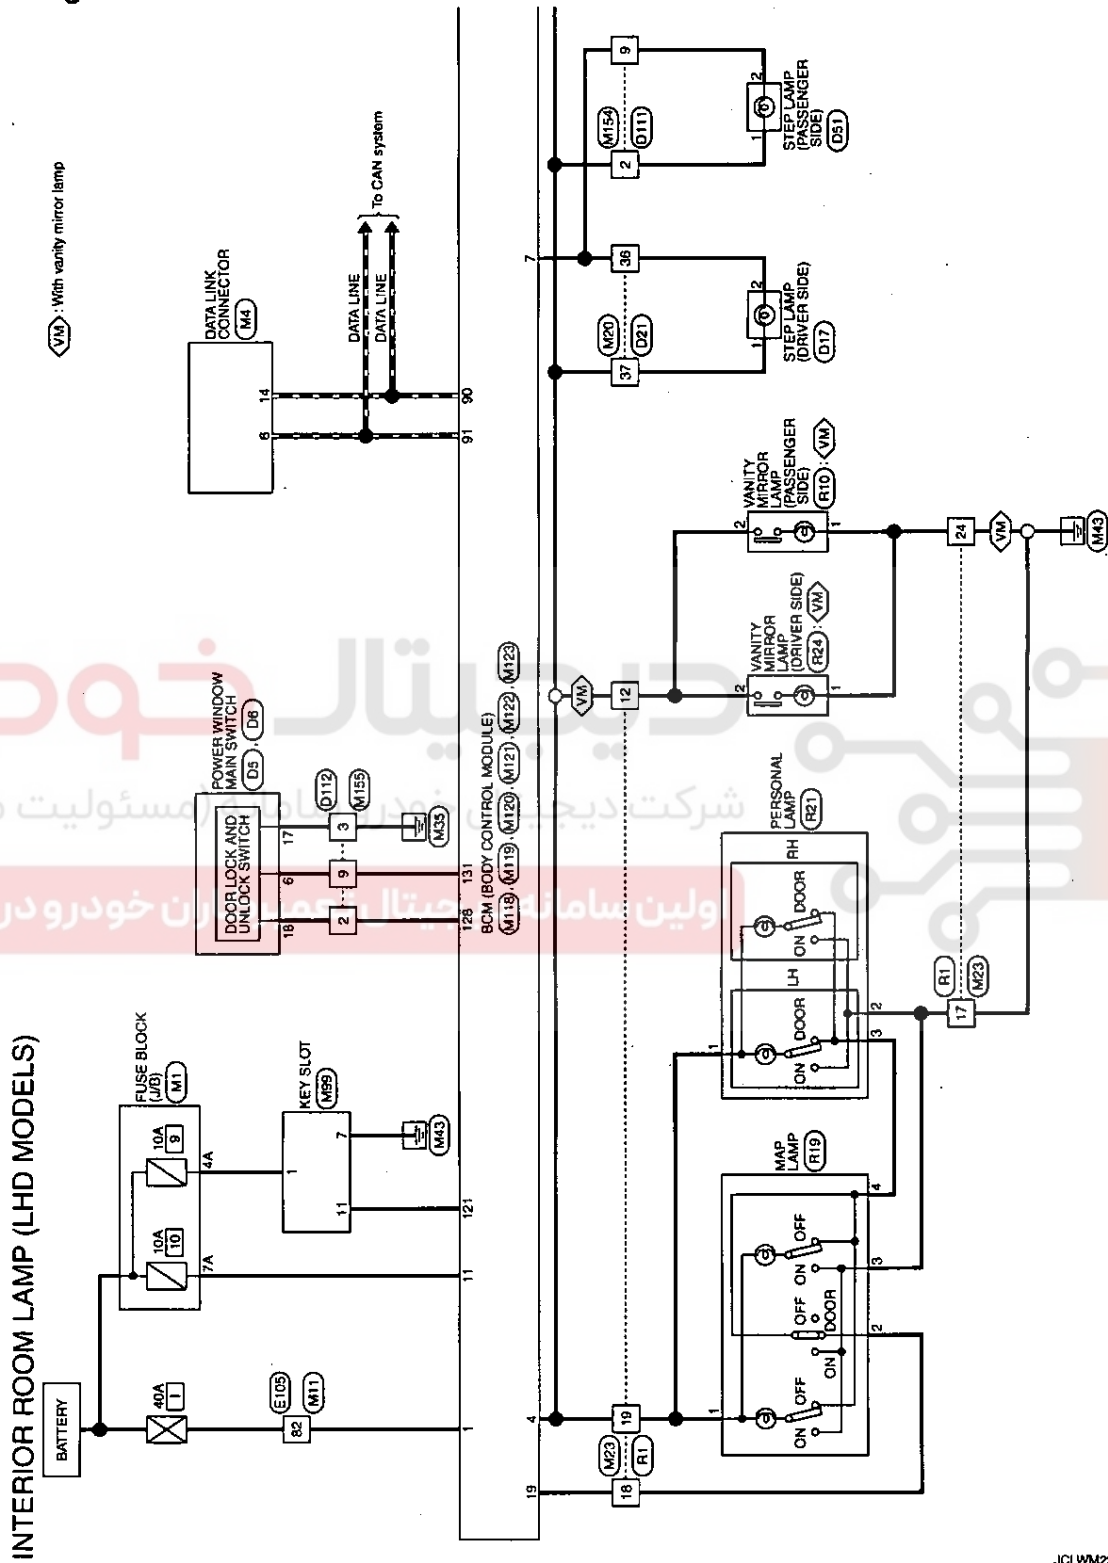

INTERIOR ROOM LAMP CONTROL SYSTEM

< COMPONENT DIAGNOSIS >

INTERIOR ROOM LAMP CONTROL SYSTEM

Wiring Diagram - INTERIOR ROOM LAMP -

INFOID:000000004552031

A
B
C
D
E
F
G
H
I
J
K
L
M
N
O
P

INL

2008/05/28