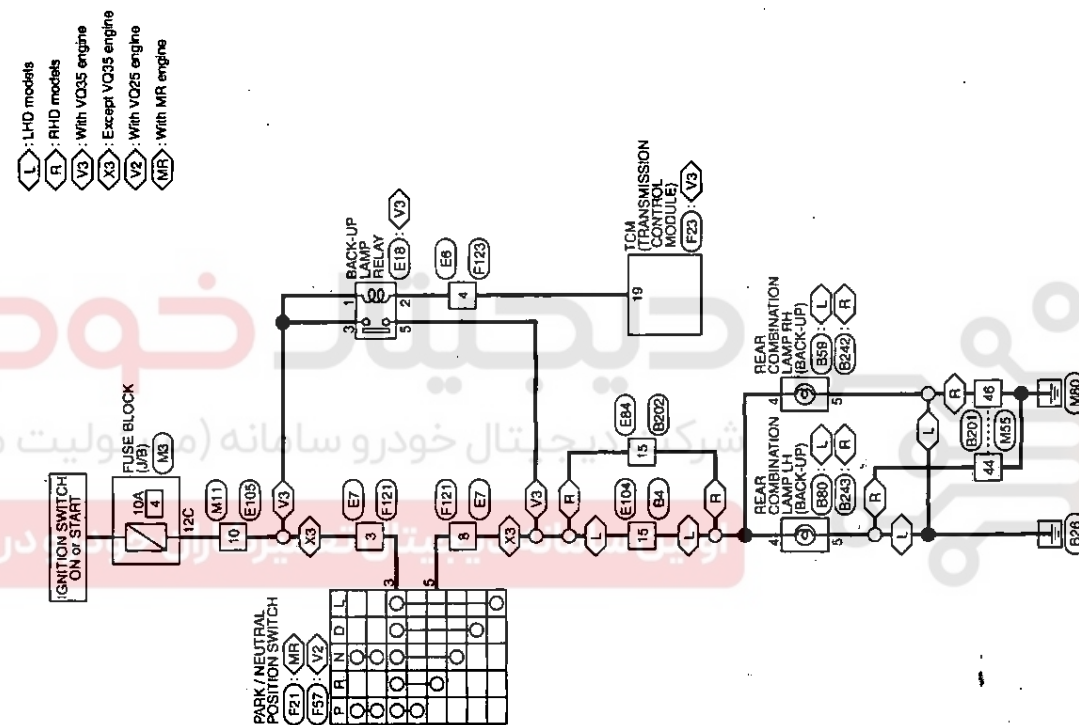

BACK-UP LAMP

< COMPONENT DIAGNOSIS >

[XENON TYPE]

BACK-UP LAMP

Wiring Diagram - BACK-UP LAMP -

INFOID:0000000004551778

BACK-UP LAMP

2008/05/28

JCLWM2267GE